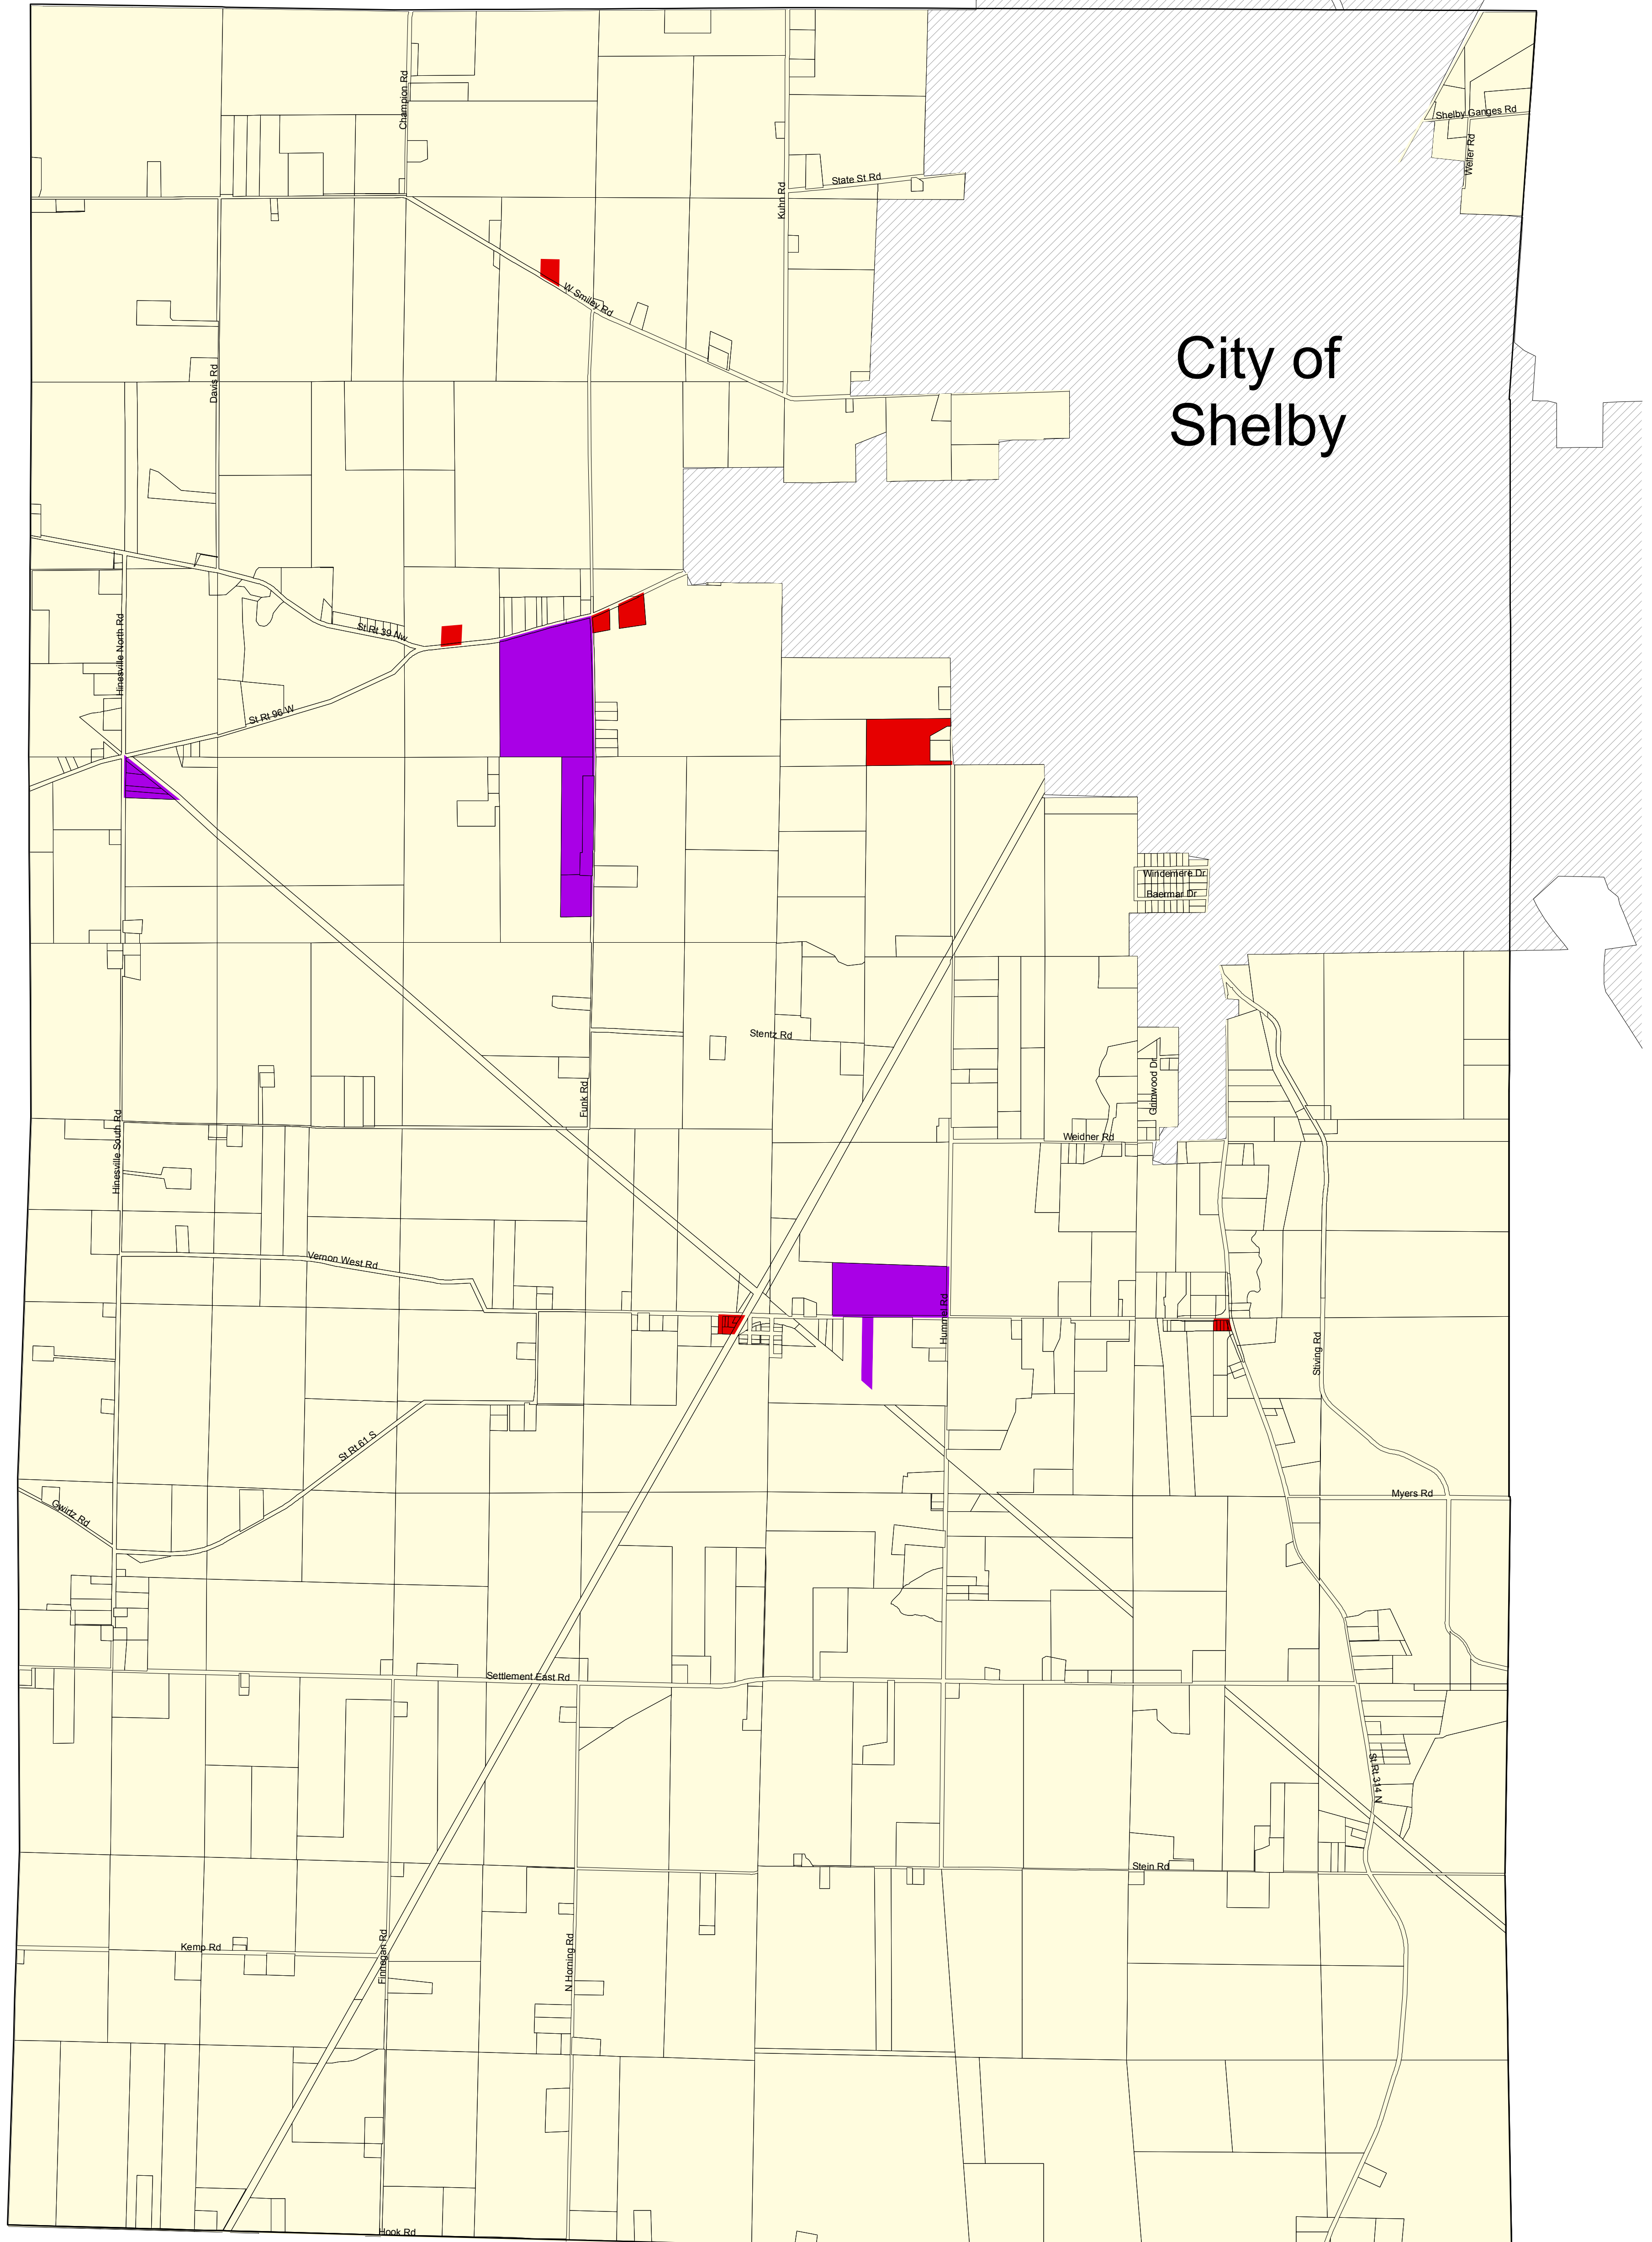

ZONING DISTRICT MAP TOWNSHIP OF SHARON

Richland County, Ohio

City of
Shelby

This is to certify that this is the official Zoning Districts Map referred to in Section 300.1 of the Zoning Resolution of the Township of Sharon, County of Richland, Ohio, Adopted on January 14, 1992 and otherwise amended up to this 3rd day of March, 2003.

Legend

- ZONING**
- Rural Residential District
 - Residential District
 - Business District
 - Industrial District

On the below date(s), by official action of the Township Trustees, the following changes were made: