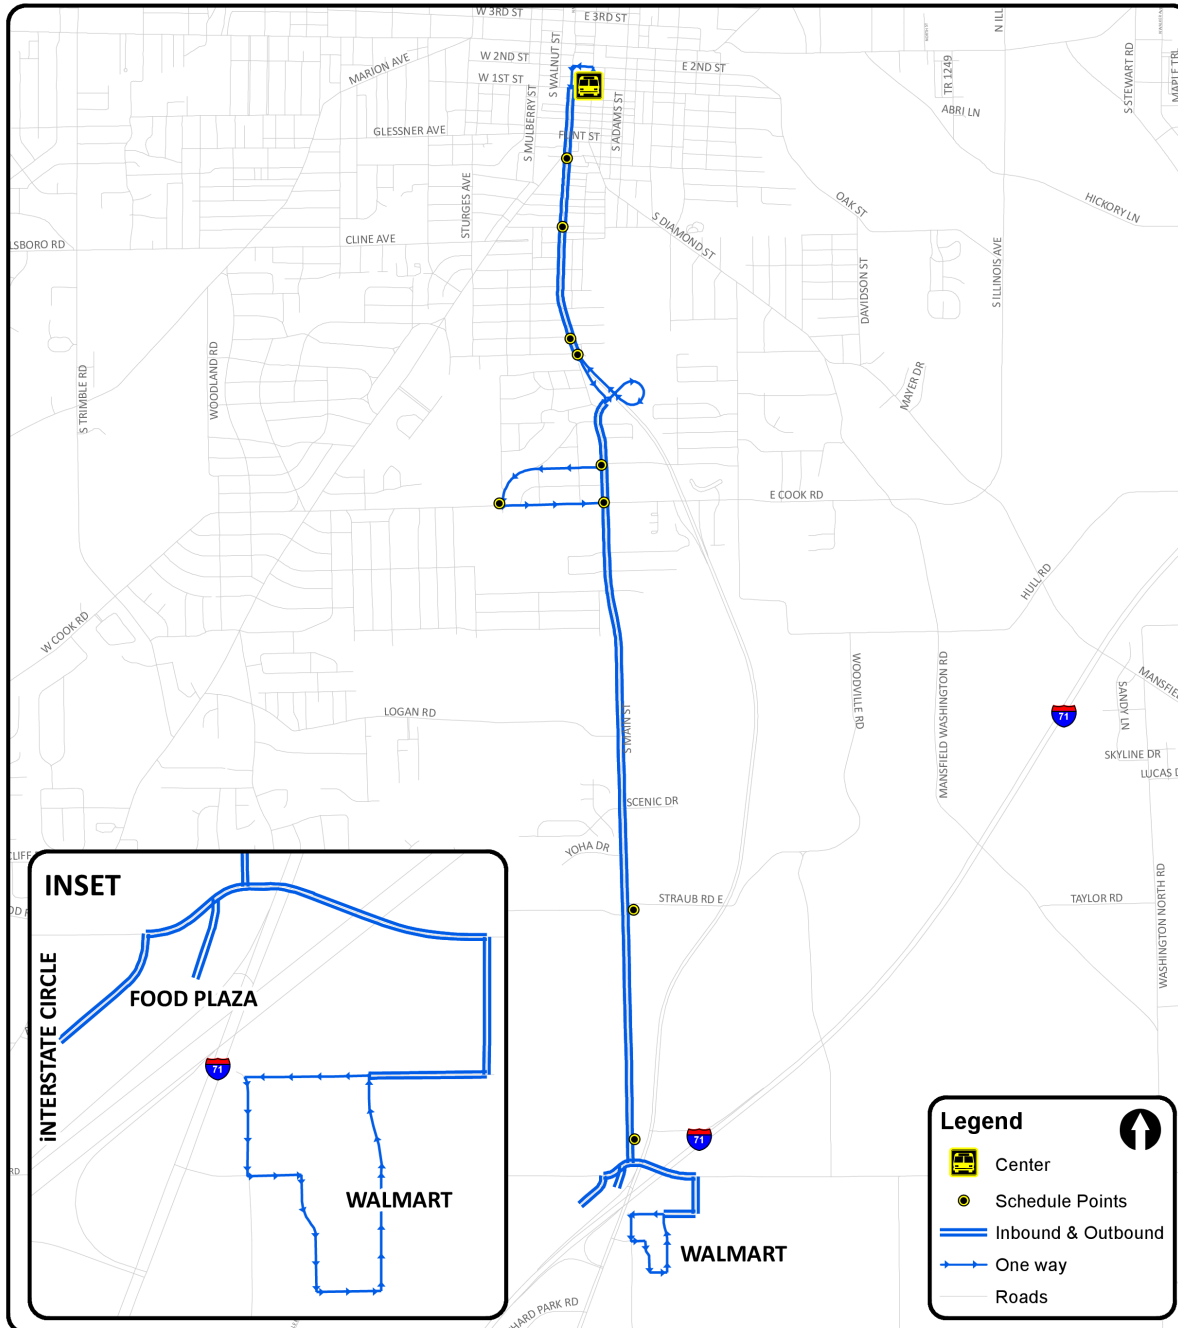

Route 3 - South Main Street

Bus leaves at 7:30 am, 9:30 am, 11:30 am, 1:30 pm, 3:30 pm, 5:30 pm*

Leave Transit Center	30 after
S. Main St. & Greenwood Ave.	33 after
S. Main St. & Leppo Ln.	36 after
Ridgewood & W. Cook Rd.	37 after
St. Main St. & W. Cook Rd.	38 after
Hanley Food Plaza	42 after
Arrive at Rt. 13 - Walmart	50 after
Leave Rt. 13 - Walmart	05 after
Hanley Rd. & S. Main St.	10 after
Hanley Food Plaza	12 after
S. Main St. & E. Straub Rd.	14 after
S. Main St. & E. Cook Rd.	17 after
S. Main St. & Raleigh Ave.	20 after
S. Main St. & Lexington Ave.	22 after
Arrive Transit Center	25 after